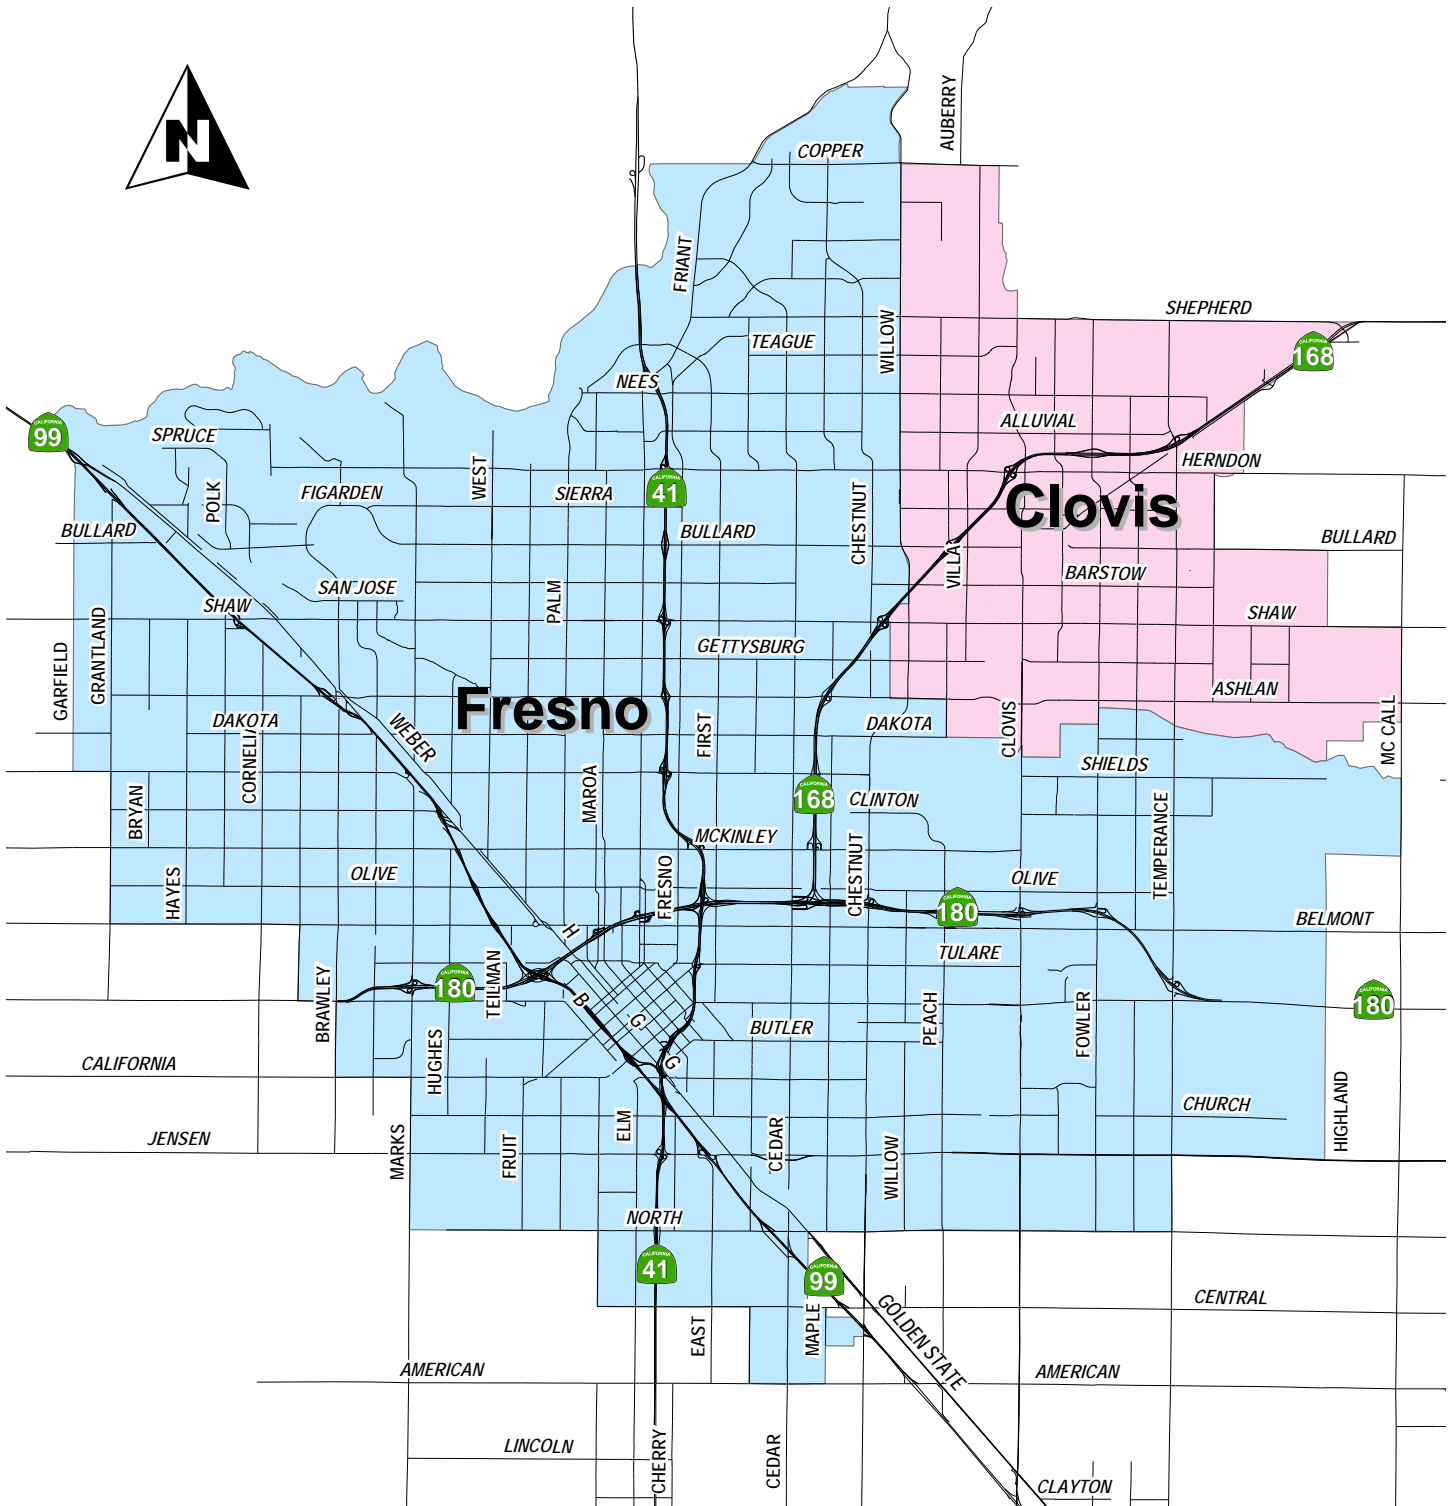

NOTE:
THIS MAP IS SCHEMATIC
DISTANCES ARE APPROXIMATE.

Sphere of Influence

-  Clovis
-  Fresno

FRESNO METROPOLITAN FLOOD CONTROL DISTRICT